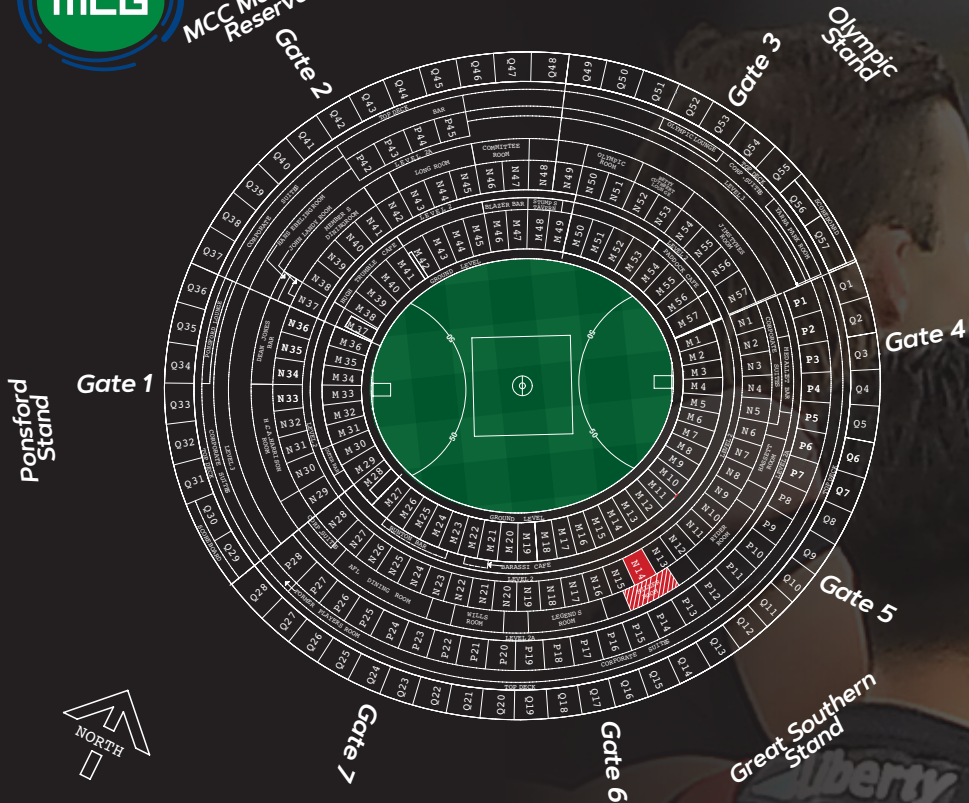

Level 2 Seating

Miller Room

MARVEL
STADIUM

Level 2 Seating

Cassidee Grubb

Corporate Operations Manager
cgrubb@essendonfc.com.au

Alex Kater

Business Development Manager
akater@essendonfc.com.au