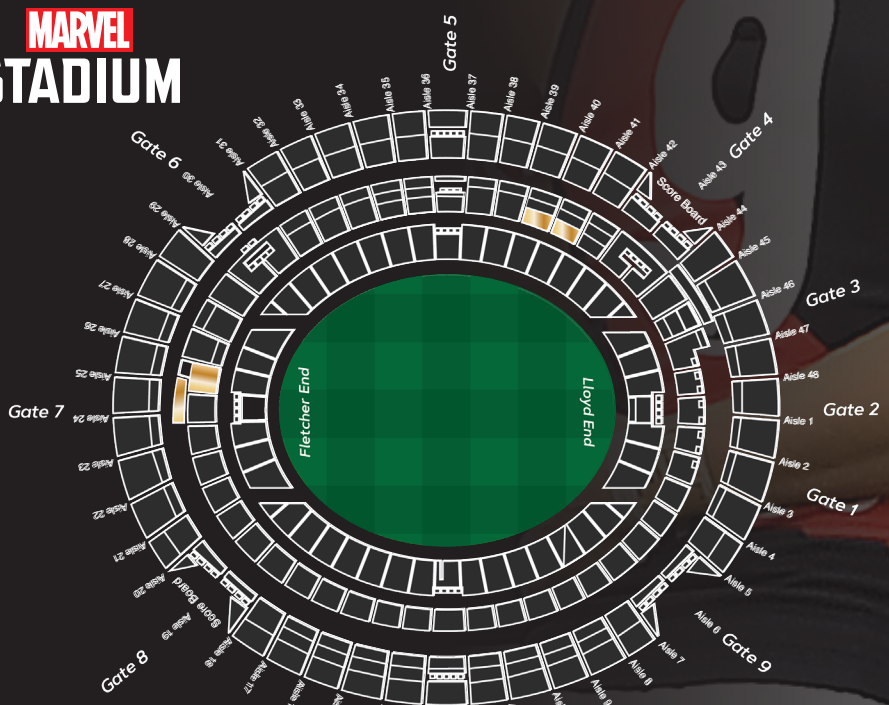

Level 2 Seating

Miller Room

MARVEL
STADIUM

Level 2 Seating

Cassidee Grubb

Corporate Operations Manager
cgrubb@essendonfc.com.au

Alex Kater

Business Development Manager
akater@essendonfc.com.au